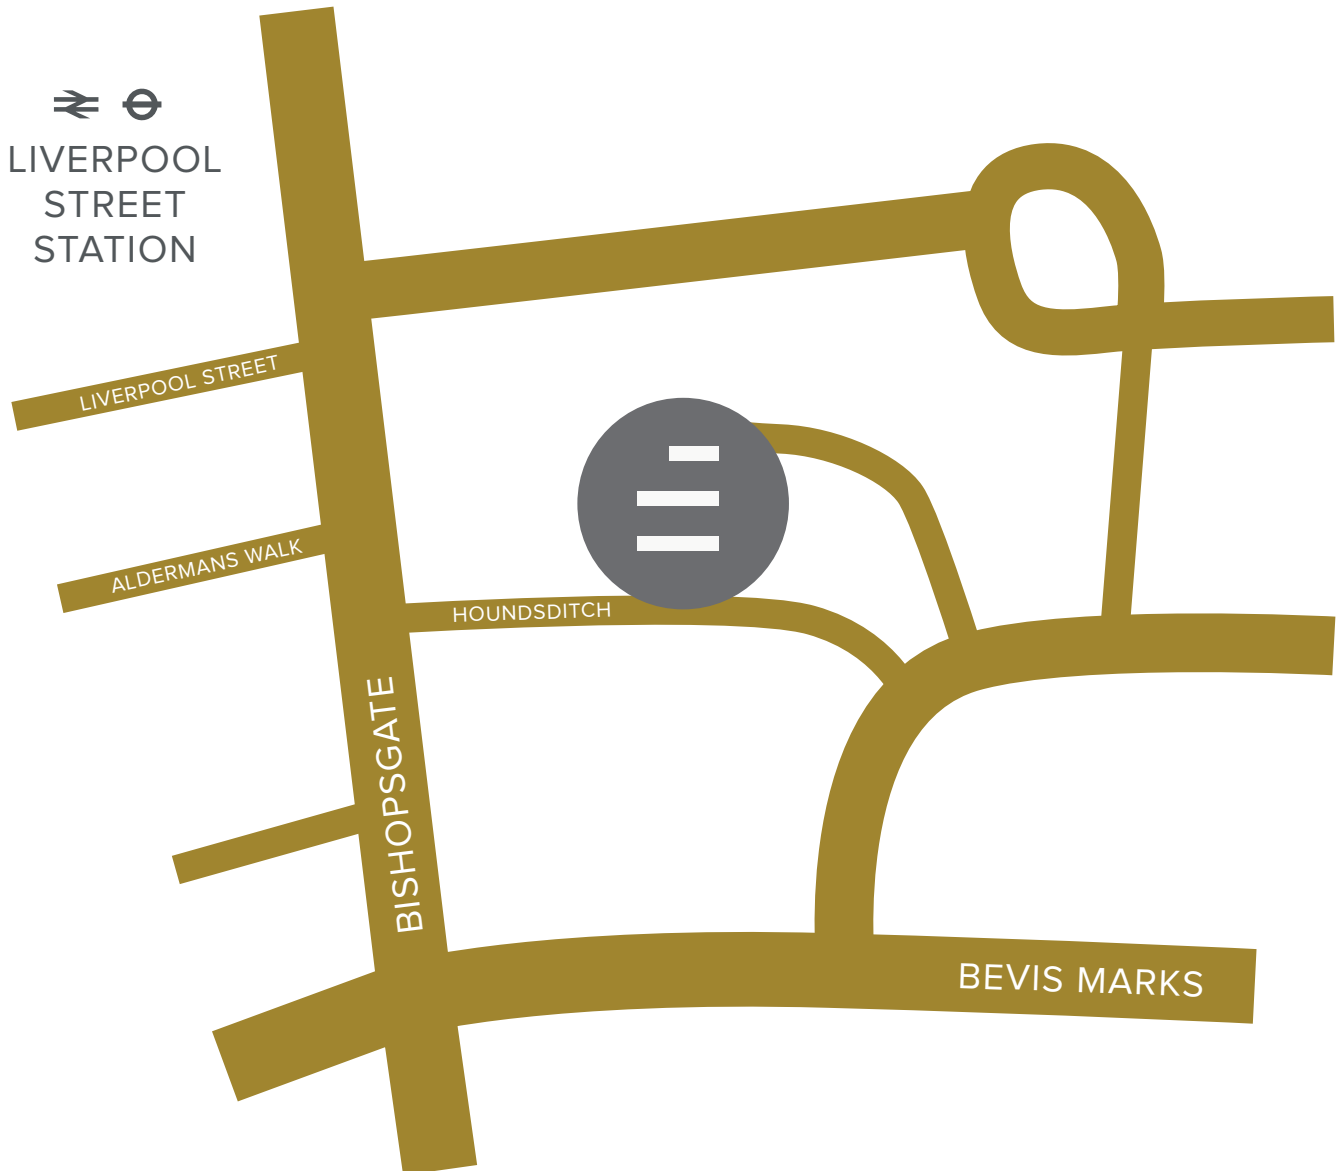

ONE
BISHOPSGATE
PLAZA

KEY

 **MARKETING SUITE**
APARTMENT 33.08
ONE BISHOPSGATE PLAZA
80 HOUNSDITCH
LONDON EC3A 7AB

APPOINTMENT ONLY
PHONE: 020 3515 0900
WEB: ONEBGP.COM

OPENING TIMES
MON-FRI: 10AM-6PM
SAT-SUN: CLOSED