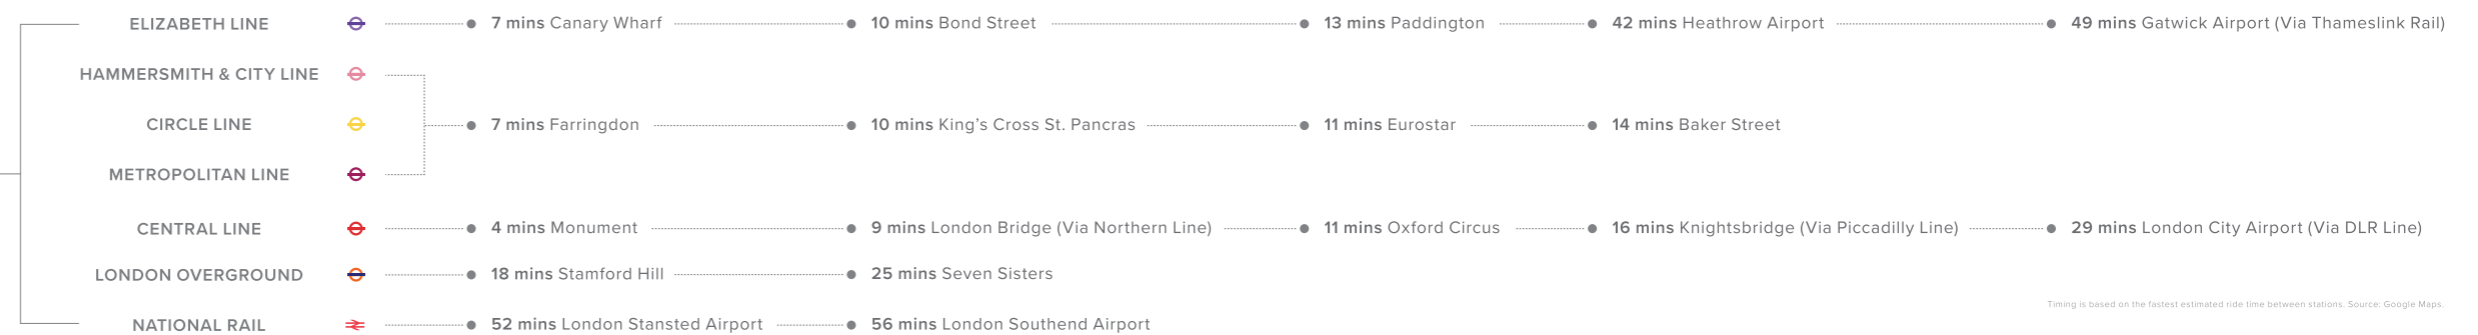

2 minutes walk from The Sky Residences Liverpool Street Station