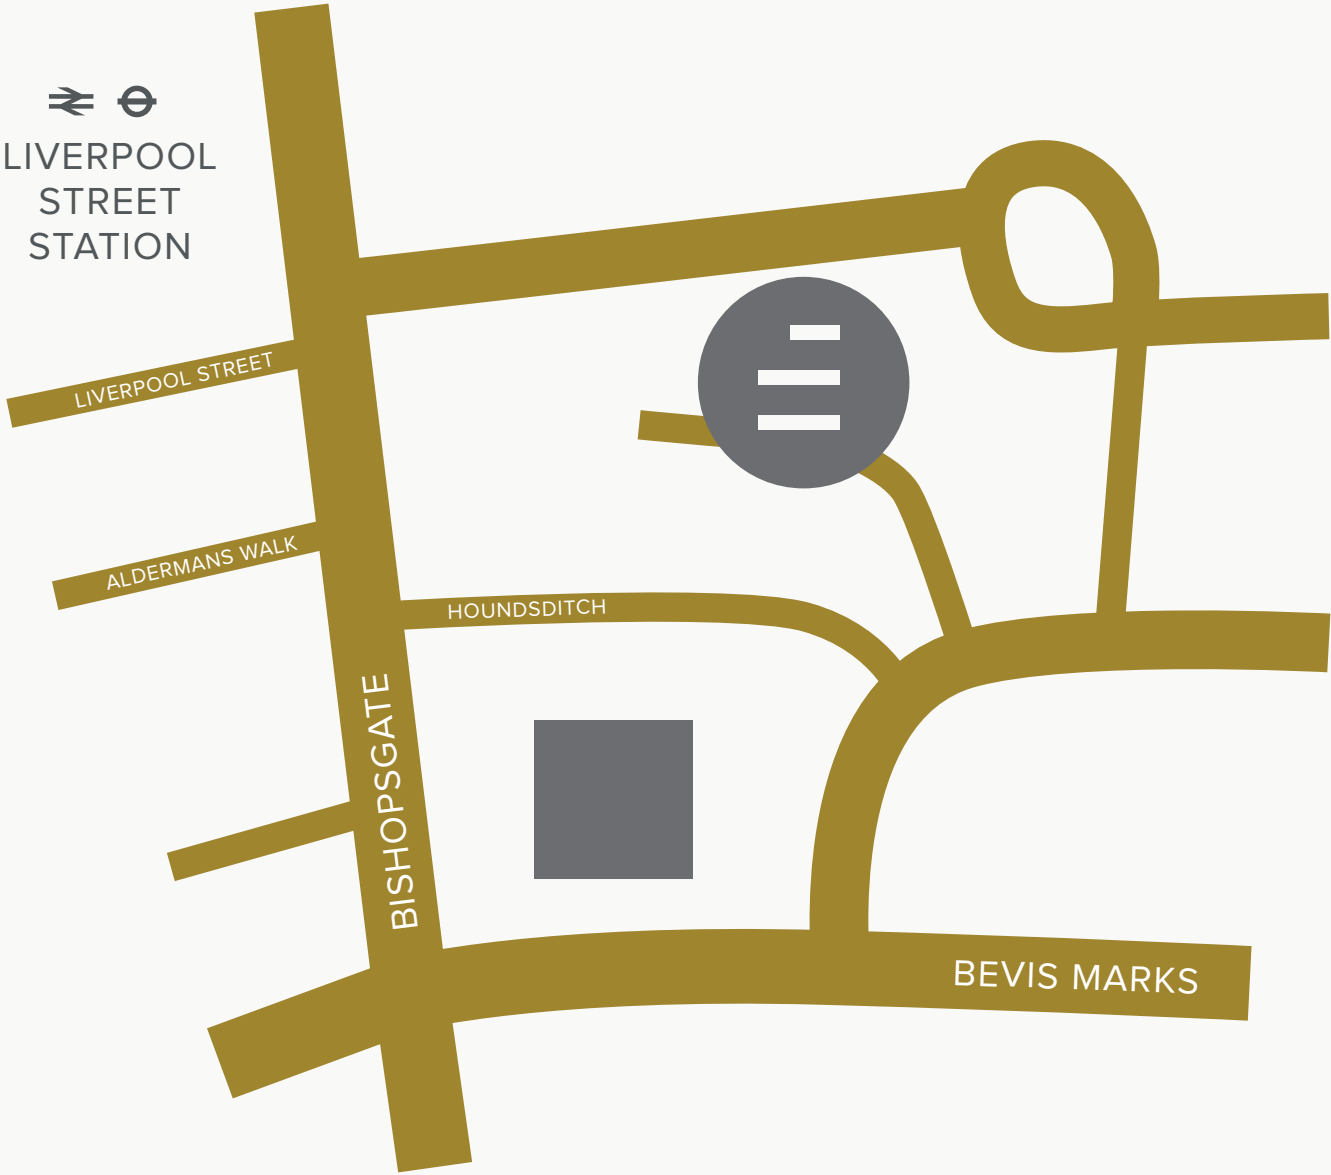

ONE
BISHOPSGATE
PLAZA

KEY

■ **MARKETING SUITE**
SALESFORCE TOWER
110 BISHOPSGATE, LEVEL 10
LONDON EC2N 4AY

APPOINTMENT ONLY
PHONE: 020 3515 0900
WEB: ONEBGP.COM

OPENING TIMES
MON-FRI: 10AM-6PM
SAT-SUN: CLOSED

⊞ **ONE BISHOPS GATE PLAZA**
142-150 BISHOPSGATE
LONDON EC2M 4HX